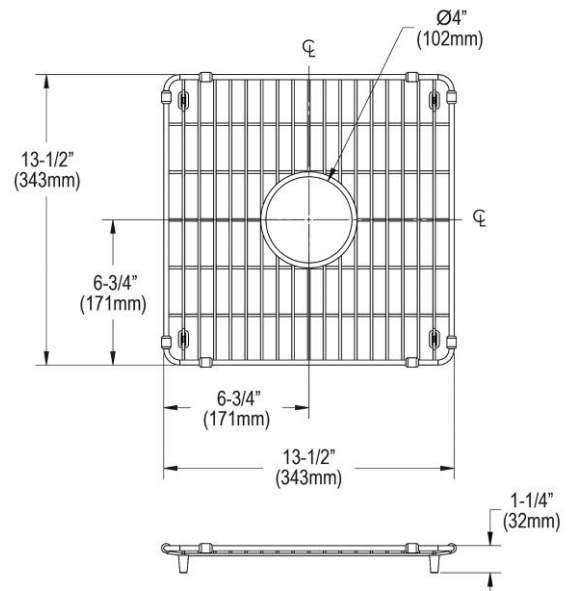

Finish:	Polished Stainless Steel
Dimensions:	13-1/2" x 13-1/2" x 1-1/4"

A Century of Tradition and Quality.

For more than 100 years, Elkay has been making innovative products and providing exceptional customer care. We take pride in offering plumbing products that make life easier, inspire change and leave the world a better place.

[Clean and Care Manual (PDF)](#)

[Warranty (PDF)](#)