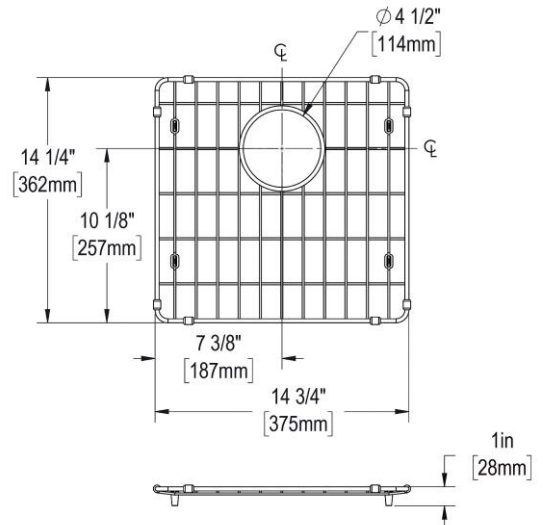

PART: _____ QTY: _____

PROJECT: _____

CONTACT: _____

DATE: _____

NOTES: _____

APPROVAL: _____

In keeping with our policy of continuing product improvement, Elkay reserves the right to change product specifications without notice. Please visit elkay.com for the most current version of Elkay product specification sheets. This specification describes an Elkay product with design, quality, and functional benefits to the user. When making a comparison of other producers' offerings, be certain these features are not overlooked.