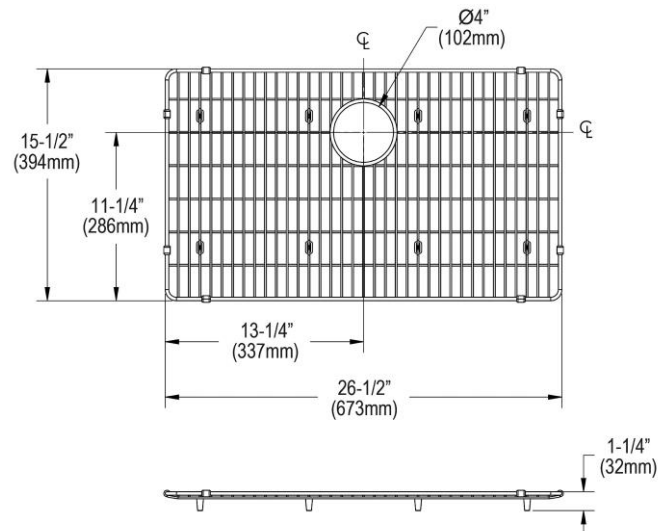

PART: _____ QTY: _____

PROJECT: _____

CONTACT: _____

DATE: _____

NOTES: _____

APPROVAL: _____

In keeping with our policy of continuing product improvement, Elkay reserves the right to change product specifications without notice. Please visit elkay.com for the most current version of Elkay product specification sheets. This specification describes an Elkay product with design, quality, and functional benefits to the user. When making a comparison of other producers' offerings, be certain these features are not overlooked.