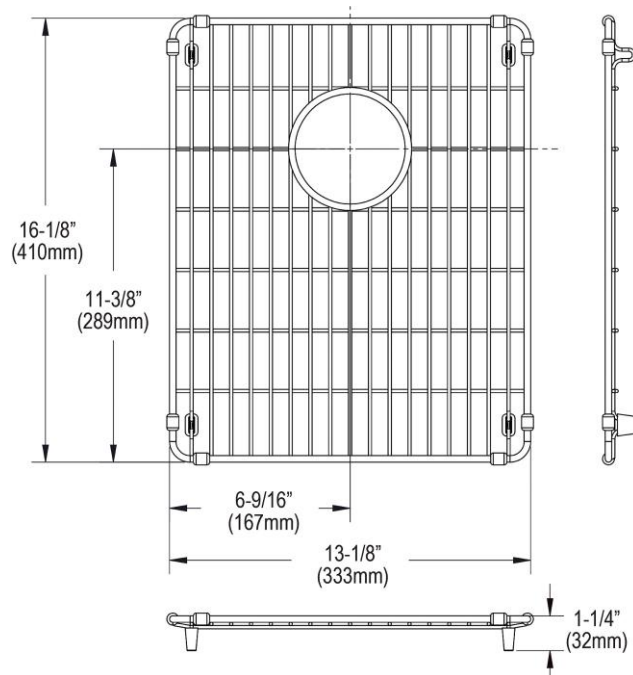

Material:	Stainless Steel
Finish:	Polished Stainless Steel
Dimensions:	13-1/8" x 16-1/8" x 1-1/4"

AMERICAN PRIDE. A LIFETIME TRADITION.
Like your family, the Elkay family has values and traditions that endure. For almost a century, Elkay has been a family-owned and operated company, providing thousands of jobs that support our families and communities.

[Clean and Care Manual (PDF)](#)

[Clean and Care Manual (PDF)](#)

[Warranty (PDF)](#)