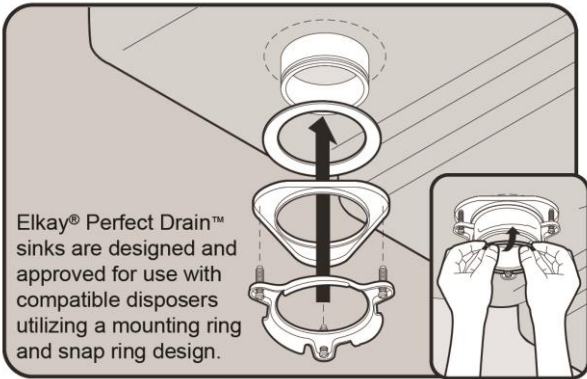

Installation Profile:

*Designed to affix to the underside of any solid surface countertop.

Included Accessories		
LKPD1	Elkay Perfect Drain Fitting Type 304 Stainless Steel Body and Strainer Spec Sheet (PDF)	
Optional Accessories		
LKWBG2416SS	Elkay Stainless Steel 23" x 15" x 1-1/8" Bottom Grid Spec Sheet (PDF)	
CB1713	Elkay Hardwood 13-1/2" x 17" x 1" Cutting Board Spec Sheet (PDF)	
CBS1316	Elkay Hardwood 14-1/2" x 17" x 3/4" Cutting Board Spec Sheet (PDF)	