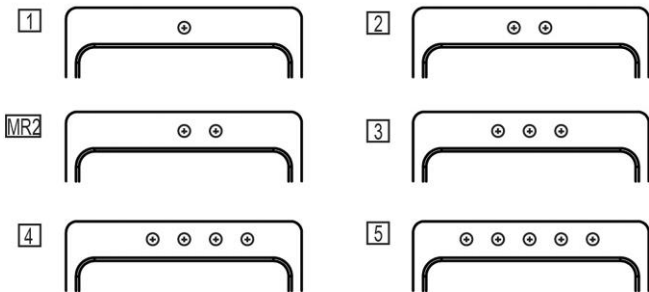

PRODUCT SPECIFICATIONS

Elkay Lustertone® Classic Stainless Steel 27" x 22" x 10" Single Bowl Dual Mount Sink with Perfect Drain®. Sink is manufactured from 18 gauge 304 Stainless Steel with a Lustrous Satin finish, Center drain placement, and Sides and Bottom pads.

Installation Type:	Undermount, Drop-in
Material:	304 Stainless Steel
Special Features:	Perfect Drain|Slim Rim
Finish:	Lustrous Satin
Gauge:	18
Sound Deadening:	Sides and Bottom pads
Number of Bowls:	1
Sink Dimensions:	27" x 22" x 10"
Bowl 1 Dimensions:	24" x 16" x 10"
Drain Size:	3-3/8" (86mm)
Drain Location:	Center
Minimum Cabinet Size:	30"
Mounting Hardware:	Part # 64090012 included for top mount installation for countertops up to 3/4" (19mm) thick
Template Included:	No
Cutout Template #:	100000907

Template is available for download at [elkay.com](#). CAD software will be required to open the template.

Cutout Dimensions for Drop-in Installation:
26-3/8" x 21-3/8" (670mm x 543mm) with 1-1/2" (38mm) corner radius

Perfect Drain: Seamlessly welded stainless steel collar eliminates the gap between a traditional drain and the sink for a more sanitary and gap free installation. Select garbage disposers can be installed on either sink bowl for user convenience. Please see our Garbage Disposer Compatibility Guide.

Hole Drilling Configurations:
1-1/2" (38mm) Diameter Faucet Holes on 4" (102mm) Centers

PART: _____ QTY: _____
PROJECT: _____
CONTACT: _____
DATE: _____
NOTES: _____
APPROVAL: _____