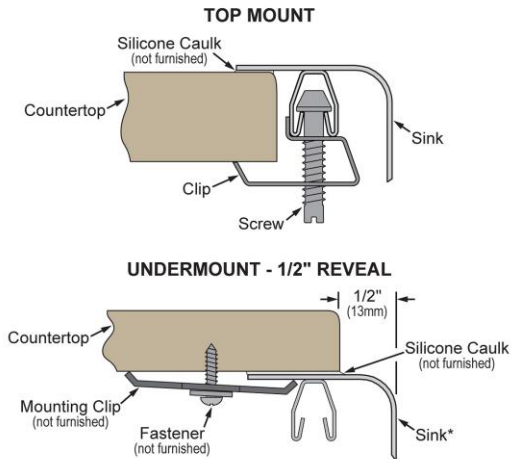

Installation Profile:

*Designed to affix to the underside of any solid surface countertop.