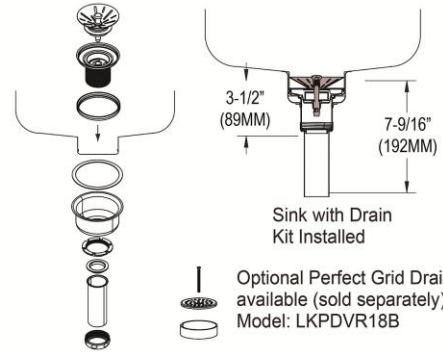

Hole Drilling Configurations:
1-1/2" (38mm) Diameter Faucet Holes on 4" (102mm) Centers

PART: _____ QTY: _____
 PROJECT: _____
 CONTACT: _____
 DATE: _____
 NOTES: _____
 APPROVAL: _____

Included with Product: One LKPD1 Perfect Drain and strainer.

Installation Profile:

*Designed to affix to the underside of any solid surface countertop.

Included Accessories		
LKPD1	Elkay Perfect Drain Fitting Type 304 Stainless Steel Body and Strainer Spec Sheet (PDF)	
Optional Accessories		
LKWBG2416SS	Elkay Stainless Steel 23" x 15" x 1-1/8" Bottom Grid Spec Sheet (PDF)	
CB1713	Elkay Hardwood 13-1/2" x 17" x 1" Cutting Board Spec Sheet (PDF)	
CBS1316	Elkay Hardwood 14-1/2" x 17" x 3/4" Cutting Board Spec Sheet (PDF)	