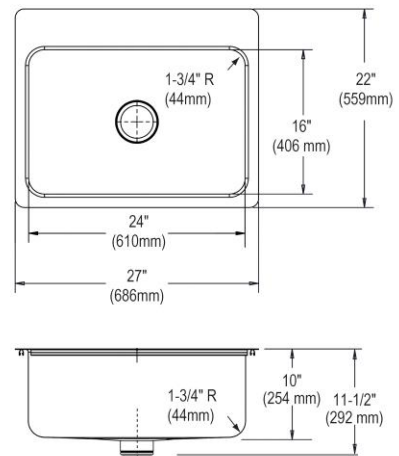

In keeping with our policy of continuing product improvement, Elkay reserves the right to change product specifications without notice. Please visit [elkay.com](#) for the most current version of Elkay product specification sheets. This specification describes an Elkay product with design, quality, and functional benefits to the user. When making a comparison of other producers' offerings, be certain these features are not overlooked.