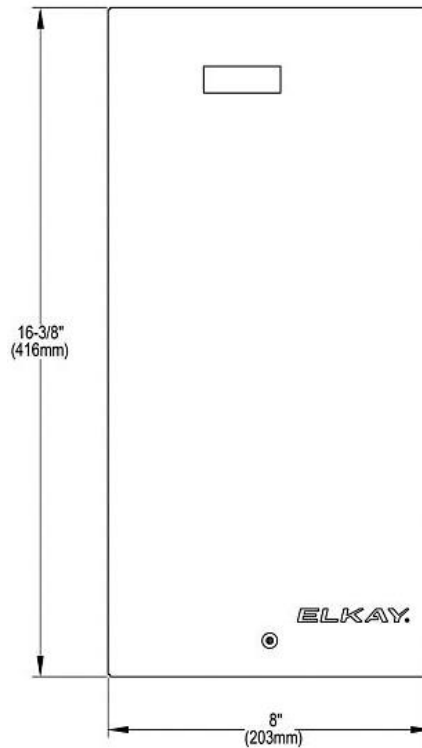

Lustertone® Classic Stainless Steel 22" x 17" x 7-5/8" 2-Hole
Single Drop-in Classroom Sink + Vandal-resistant
Faucet/Bubbler Kit and Vandal-resistant Filtration Kit With Filter
Status Monitor
Model(s) DRKR2217LVRFFC

In keeping with our policy of continuing product improvement, Elkay reserves the right to change product specifications without notice. Please visit elkay.com for the most current version of Elkay product specification sheets. This specification describes an Elkay product with design, quality, and functional benefits to the user. When making a comparison of other producers' offerings, be certain these features are not overlooked.