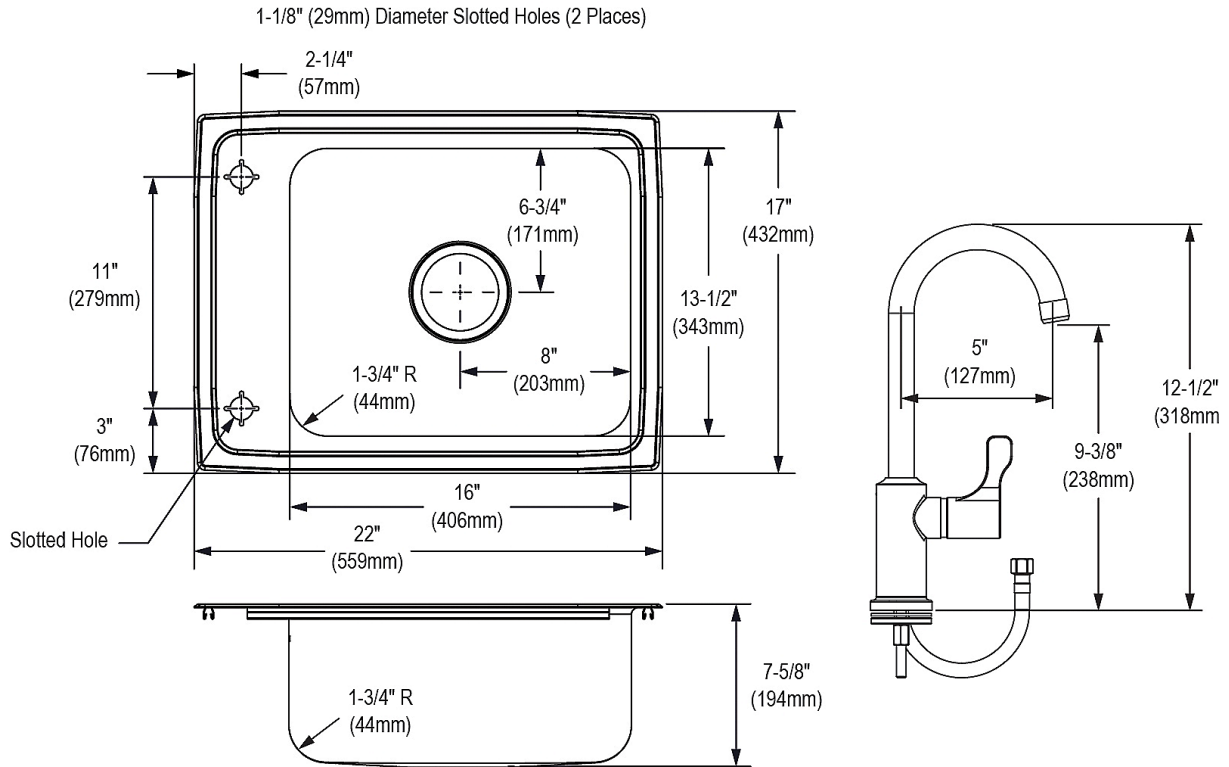

Lustertone® Classic Stainless Steel 22" x 17" x 7-5/8" 2-Hole
Single Drop-in Classroom Sink + Vandal-resistant
Faucet/Bubbler Kit and Vandal-resistant Filtration Kit With Filter
Status Monitor
Model(s) DRKR2217LVRFFC

In keeping with our policy of continuing product improvement, Elkay reserves the right to change product specifications without notice. Please visit elkay.com for the most current version of Elkay product specification sheets. This specification describes an Elkay product with design, quality, and functional benefits to the user. When making a comparison of other producers' offerings, be certain these features are not overlooked.