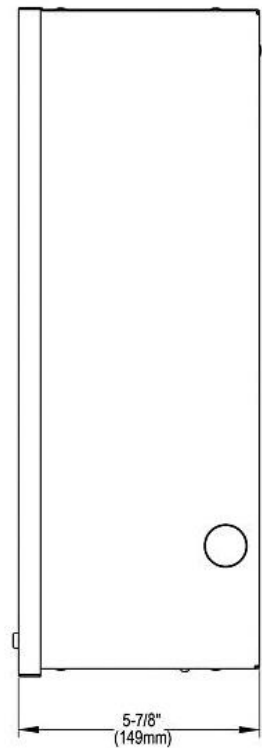

Lustertone® Classic Stainless Steel 22" x 17" x 7-5/8" 2-Hole
Single Drop-in Classroom Sink + Vandal-resistant
Faucet/Bubbler Kit and Vandal-resistant Filtration Kit With Filter
Status Monitor
Model(s) DRKR2217LVRFFC

In keeping with our policy of continuing product improvement, Elkay reserves the right to change product specifications without notice. Please visit elkay.com for the most current version of Elkay product specification sheets. This specification describes an Elkay product with design, quality, and functional benefits to the user. When making a comparison of other producers' offerings, be certain these features are not overlooked.