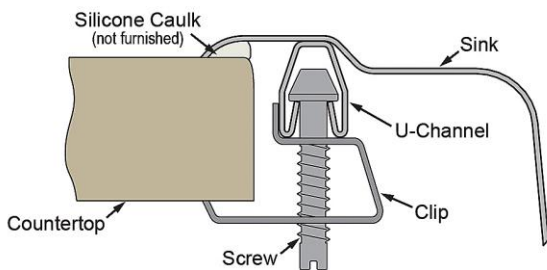

Installation Type:	Drop-in, Sink Kits
Material:	304 Stainless Steel
Finish:	Lustrous Satin
Gauge:	18
Sound Deadening:	Bottom only pads
Number of Bowls:	1
Sink Dimensions:	22" x 17" x 7-5/8"
Bowl 1 Dimensions:	16" x 13-1/2" x 7-1/2"
Drain Size:	3-1/2" (89mm)
Drain Location:	Center
Minimum Cabinet Size:	27"
Cutout Template #:	1000001261

Template is available for download at elkay.com. CAD software will be required to open the template.

Cutout Dimensions for Drop-in Installation:

21-3/8" x 16-3/8" (543mm x 416mm) with 1-1/2" (38mm) corner radius

Installation Profile:

Included Accessories		
LKDVR208513LC	Single Hole 12-1/2" Vandal Resistant Deck Mount Faucet with Gooseneck Spout Lever Handle on Left Side Chrome Spec Sheet (PDF)	
LKVR1141A	Vandal Resistant Classroom Bubbler Spec Sheet (PDF)	
LKVR18	3-1/2" Drain Nickel Plated Brass Body Vandal-resistant Strainer and Tailpiece Spec Sheet (PDF)	
EF3000VRBMC	Universal Vandal-Resistant 3000 Gal. Filtration Kit with Filter Status Monitor Spec Sheet (PDF)	

In keeping with our policy of continuing product improvement, Elkay reserves the right to change product specifications without notice. Please visit elkay.com for the most current version of Elkay product specification sheets. This specification describes an Elkay product with design, quality, and functional benefits to the user. When making a comparison of other producers' offerings, be certain these features are not overlooked.