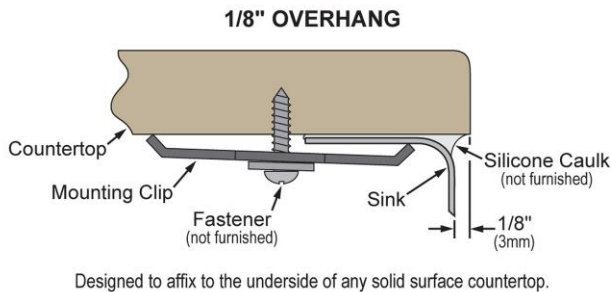

PRODUCT SPECIFICATIONS

Crosstown® 18 Gauge Stainless Steel 31-1/2" x 18-1/2" x 5-1/2" Single Bowl Undermount Sink. Sink is manufactured from 18 gauge 304 Stainless Steel with a Polished Satin finish, Rear Center drain placement, and Full spray sides and bottom with Sides and Bottom pads.

Installation Type:	Undermount
Material:	304 Stainless Steel
Finish:	Polished Satin
Gauge:	18
Sound Deadening:	Full spray sides and bottom with Sides and Bottom pads
Number of Bowls:	1
Sink Dimensions:	31-1/2" x 18-1/2" x 5-1/2"
Bowl 1 Dimensions:	30" x 17" x 5-1/2"
Drain Size:	3-1/2" (89mm)
Drain Location:	Rear Center
Minimum Cabinet Size:	36"
Mounting Hardware:	Part # 54300008 included
Template Included:	Yes
Cutout Template #:	1000001381

Template is available for download at [elkay.com](#). CAD software will be required to open the template.

Installation Profile: