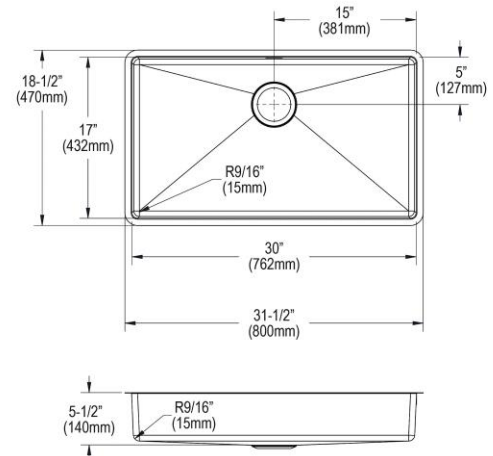

A Century of Tradition and Quality.

For more than 100 years, Elkay has been making innovative products and providing exceptional customer care. We take pride in offering plumbing products that make life easier, inspire change and leave the world a better place.

Product Compliance: ASME A112.19.3/CSA B45.4

Sinks are listed by IAPMO® as meeting the applicable requirements of the Uniform Plumbing Code®, International Plumbing Code®, and National Plumbing Code of Canada.

Complies with ADA & ICC A117.1 accessibility requirements when installed according to the requirements outlined in these standards.

[Clean and Care Manual (PDF)](#)

[Installation Instructions (PDF) - 1000005239](#)

[Warranty (PDF)](#)