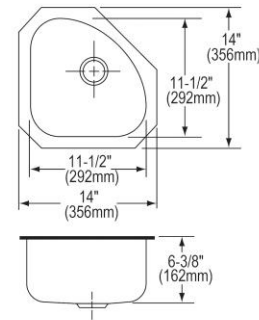

PART: _____ QTY: _____
PROJECT: _____
CONTACT: _____
DATE: _____
NOTES: _____
APPROVAL: _____

In keeping with our policy of continuing product improvement, Elkay reserves the right to change product specifications without notice. Please visit [elkay.com](#) for the most current version of Elkay product specification sheets. This specification describes an Elkay product with design, quality, and functional benefits to the user. When making a comparison of other producers' offerings, be certain these features are not overlooked.