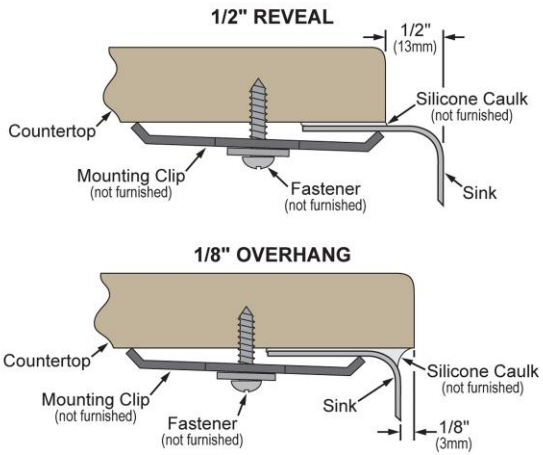

Installation Type:	Undermount
Material:	304 Stainless Steel
Finish:	Lustrous Satin
Gauge:	18
Sound Deadening:	Sides and Bottom pads
Number of Bowls:	1
Sink Dimensions:	14" x 14" x 6-3/8"
Bowl 1 Dimensions:	11-1/2" x 11-1/2" x 6-3/8"
Drain Size:	2" (51mm)
Drain Location:	Rear Right
Minimum Cabinet Size:	18"
Mounting Hardware:	Undermount brackets sold separately
Template Included:	Yes
Cutout Template #:	1000001470

Product Compliance: ASME A112.19.3/CSA B45.4

Installation Profile:

Designed to affix to the underside of any solid surface countertop.

Sinks are listed by IAPMO® as meeting the applicable requirements of the Uniform Plumbing Code®, International Plumbing Code®, and National Plumbing Code of Canada.