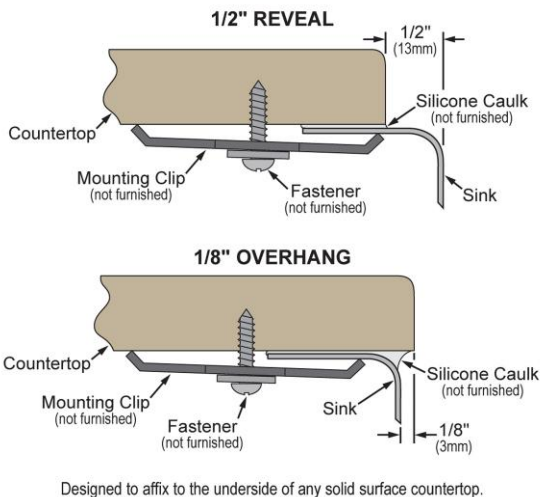

PRODUCT SPECIFICATIONS

Lustertone® Classic Stainless Steel 14" x 18-1/2" x 5-3/8" Single Bowl Undermount ADA Sink with Perfect Drain®. Sink is manufactured from 18 gauge 304 Stainless Steel with a Lustrous Satin finish, Rear Center drain placement, and Bottom only pads.

Installation Type:	Undermount
Material:	304 Stainless Steel
Special Features:	Perfect Drain
Finish:	Lustrous Satin
Gauge:	18
Sound Deadening:	Bottom only pads
Number of Bowls:	1
Sink Dimensions:	14" x 18-1/2" x 6-7/8"
Bowl 1 Dimensions:	11-1/2" x 16" x 5-3/8"
Drain Size:	3-3/8" (86mm)
Drain Location:	Rear Center
Minimum Cabinet Size:	18"
Mounting Hardware:	Undermount brackets sold separately
Template Included:	Yes
Cutout Template #:	1000001422

Template is available for download at [elkay.com](#). CAD software will be required to open the template.

Perfect Drain: Seamlessly welded stainless steel collar eliminates the gap between a traditional drain and the sink for a more sanitary and gap free installation. Select garbage disposers can be installed on either sink bowl for user convenience. Please see our Garbage Disposer Compatibility Guide.

Installation Profile:

Designed to affix to the underside of any solid surface countertop.

PART: _____ QTY: _____
 PROJECT: _____
 CONTACT: _____
 DATE: _____
 NOTES: _____
 APPROVAL: _____

Included with Product: One LKPD1 Perfect Drain and strainer