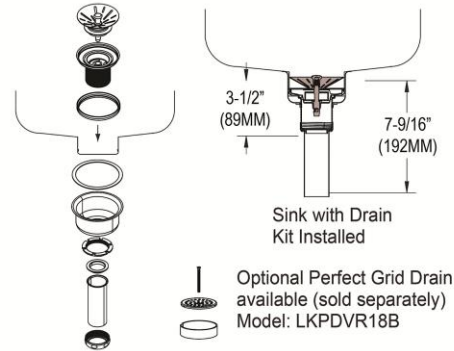

Included Accessories		
LKPD1	Perfect Drain® Fitting Type 304 Stainless Steel Body and Strainer Spec Sheet (PDF)	
Optional Accessories		
LKWOBG1116SS	Elkay Stainless Steel 10-1/2" x 15" x 1" Bottom Grid Spec Sheet (PDF)	
LKDS99	3-1/2" Garbage Disposal Stopper / Strainer for use with Perfect Drain® -Chrome Polished Stainless Steel Spec Sheet (PDF)	
LKPDAD18B	Perfect Drain® Chrome Plated Brass Body Strainer and LKADOS Tailpiece Spec Sheet (PDF)	
LKPDVR18B	Perfect Drain® Chrome Plated Brass Body Vandal-resistant Strainer Spec Sheet (PDF)	
LKGT1042	Elkay Gourmet Single Hole Bar Faucet Pull-out Spray and Lever Handle Spec Sheet (PDF)	NO IMAGE AVAILABLE
LKWUCSS	Elkay® Stainless Steel 3-1/2" x 5-1/8" x 4-3/8" Utensil Caddy Spec Sheet (PDF)	

In keeping with our policy of continuing product improvement, Elkay reserves the right to change product specifications without notice. Please visit elkay.com for the most current version of Elkay product specification sheets. This specification describes an Elkay product with design, quality, and functional benefits to the user. When making a comparison of other producers' offerings, be certain these features are not overlooked.