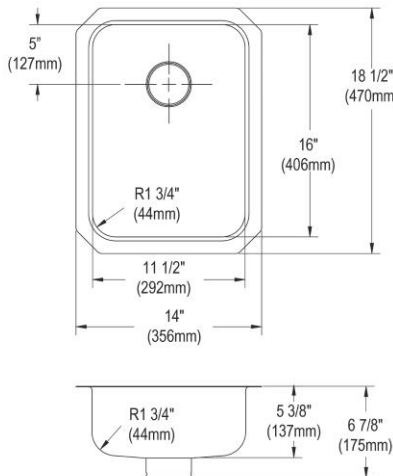

Included with Product: One LKPD1 Perfect Drain and strainer

A Century of Tradition and Quality. For more than 100 years, Elkay has been making innovative products and providing exceptional customer care. We take pride in offering plumbing products that make life easier, inspire change and leave the world a better place.

Product Compliance: ADA & ICC A117.1
ASME A112.19.3/CSA B45.4
Accessory: ASME A112.18.2/CSA B125.2

Sinks are listed by IAPMO® as meeting the applicable requirements of the Uniform Plumbing Code®, International Plumbing Code®, and National Plumbing Code of Canada.

Complies with ADA & ICC A117.1 accessibility requirements when installed according to the requirements outlined in these standards.

- [Clean and Care Manual (PDF)](#)
- [Installation Instructions (PDF) - 1000005239](#)
- [Installation Instructions (PDF) - 74180289_Disposer](#)
- [Installation Instructions (PDF) - 74180340-USA_Drain](#)
- [Installation Instructions (PDF) - Garbage Disposer Compatibility Guide](#)
- [Warranty (PDF)](#)