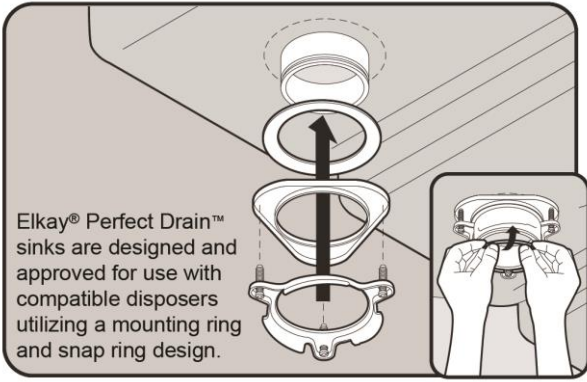

Included Accessories		
LKPD1	Perfect Drain® Fitting Type 304 Stainless Steel Body and Strainer Spec Sheet (PDF)	
Optional Accessories		
LKWOBG1116SS	Elkay Stainless Steel 10-1/2" x 15" x 1" Bottom Grid Spec Sheet (PDF)	
LKDS99	3-1/2" Garbage Disposal Stopper / Strainer for use with Perfect Drain® -Chrome Polished Stainless Steel Spec Sheet (PDF)	
LKPDAD18B	Perfect Drain® Chrome Plated Brass Body Strainer and LKADOS Tailpiece Spec Sheet (PDF)	
LKPDVR18B	Perfect Drain® Chrome Plated Brass Body Vandal-resistant Strainer Spec Sheet (PDF)	
LKGT1042	Elkay Gourmet Single Hole Bar Faucet Pull-out Spray and Lever Handle Spec Sheet (PDF)	NO IMAGE AVAILABLE
LKWUCSS	Elkay® Stainless Steel 3-1/2" x 5-1/8" x 4-3/8" Utensil Caddy Spec Sheet (PDF)	

In keeping with our policy of continuing product improvement, Elkay reserves the right to change product specifications without notice. Please visit elkay.com for the most current version of Elkay product specification sheets. This specification describes an Elkay product with design, quality, and functional benefits to the user. When making a comparison of other producers' offerings, be certain these features are not overlooked.