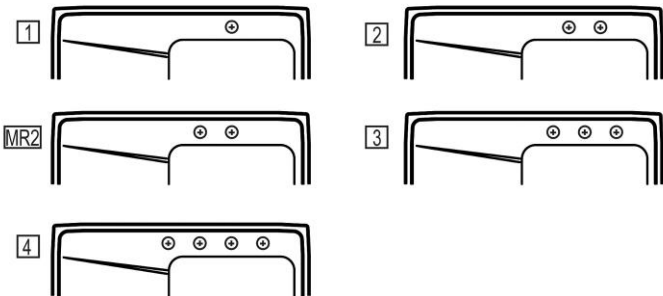

**PRODUCT SPECIFICATIONS**

Elkay Lustertone® Classic Stainless Steel 33" x 22" x 7-5/8" Single Bowl Drop-in Sink with Drainboard. Sink is manufactured from 18 gauge 304 Stainless Steel with a Lustrous Satin finish, Center drain placement, and Bottom only pads.

|                              |  |
|------------------------------|--|
| <b>Installation Type:</b>    | Drop-in  |
| <b>Material:</b>             | 304 Stainless Steel  |
| <b>Special Features:</b>     | Drainboard   |
| <b>Finish:</b>               | Lustrous Satin   |
| <b>Gauge:</b>                | 18   |
| <b>Sound Deadening:</b>      | Bottom only pads   |
| <b>Number of Bowls:</b>      | 1  |
| <b>Sink Dimensions:</b>      | 33" x 22" x 7-5/8"   |
| <b>Bowl 1 Dimensions:</b>    | 16" x 16" x 7-1/2"   |
| <b>Drain Size:</b>           | 3-1/2" (89mm)  |
| <b>Drain Location:</b>       | Center   |
| <b>Minimum Cabinet Size:</b> | 36"  |
| <b>Mounting Hardware:</b>    | Part # 64090014 included for countertops up to 3/4" (19mm) thick |
| <b>Template Included:</b>    | No   |
| <b>Cutout Template #:</b>    | <a href="#">1000001189</a>                                       |

Template is available for download at [elkay.com](http://elkay.com). CAD software will be required to open the template.

**Cutout Dimensions for Drop-in Installation:**

32-3/8" x 21-3/8" (822mm x 543mm) with 1-1/2" (38mm) corner radius

**Hole Drilling Configurations:**

1-1/2" (38mm) Diameter Faucet Holes on 4" (102mm) Centers

A Century of Tradition and Quality. For more than 100 years, Elkay has been making innovative products and providing exceptional customer care. We take pride in offering plumbing products that make life easier, inspire change and leave the world a better place.