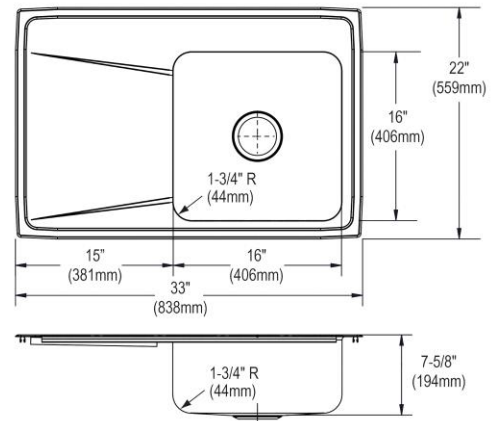

A Century of Tradition and Quality. For more than 100 years, Elkay has been making innovative products and providing exceptional customer care. We take pride in offering plumbing products that make life easier, inspire change and leave the world a better place.

Product Compliance: ASME A112.19.3/CSA B45.4

Sinks are listed by IAPMO® as meeting the applicable requirements of the Uniform Plumbing Code®, International Plumbing Code®, and National Plumbing Code of Canada.

[Clean and Care Manual (PDF)](#)
[Installation Instructions (PDF) - 1000005236](#)
[Warranty (PDF)](#)