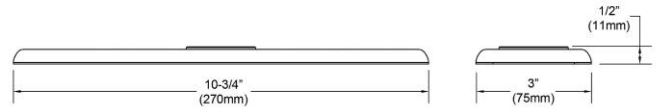

PART: _____ QTY: _____

PROJECT: _____

CONTACT: _____

DATE: _____

NOTES: _____

APPROVAL: _____

In keeping with our policy of continuing product improvement, Elkay reserves the right to change product specifications without notice. Please visit elkay.com for the most current version of Elkay product specification sheets. This specification describes an Elkay product with design, quality, and functional benefits to the user. When making a comparison of other producers' offerings, be certain these features are not overlooked.