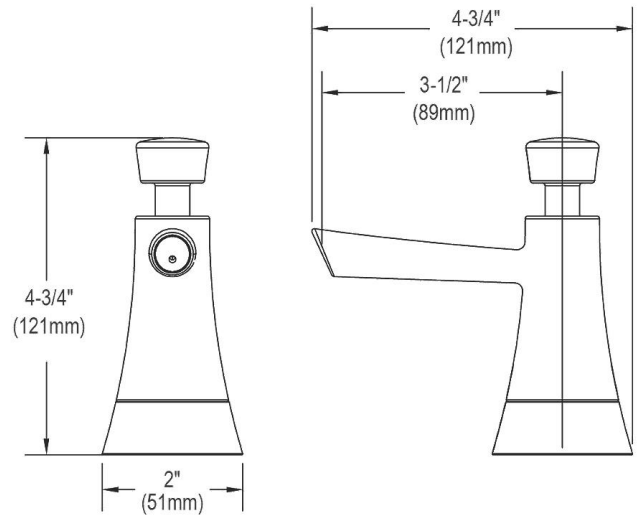

A Century of Tradition and Quality.

For more than 100 years, Elkay has been making innovative products and providing exceptional customer care. We take pride in offering plumbing products that make life easier, inspire change and leave the world a better place.

[Clean and Care Manual (PDF)](#)

[Installation Instructions (PDF) - LK320 - Install Sheet](#)

[Warranty (PDF)](#)