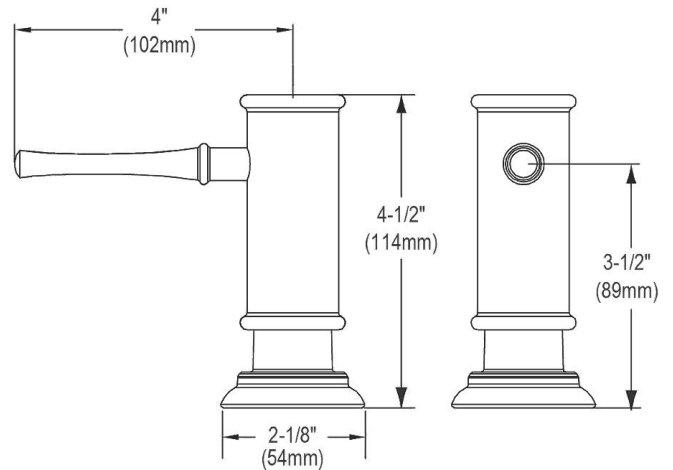

PART: _____ QTY: _____

PROJECT: _____

CONTACT: _____

DATE: _____

NOTES: _____

APPROVAL: _____

In keeping with our policy of continuing product improvement, Elkay reserves the right to change product specifications without notice. Please visit elkay.com for the most current version of Elkay product specification sheets. This specification describes an Elkay product with design, quality, and functional benefits to the user. When making a comparison of other producers' offerings, be certain these features are not overlooked.