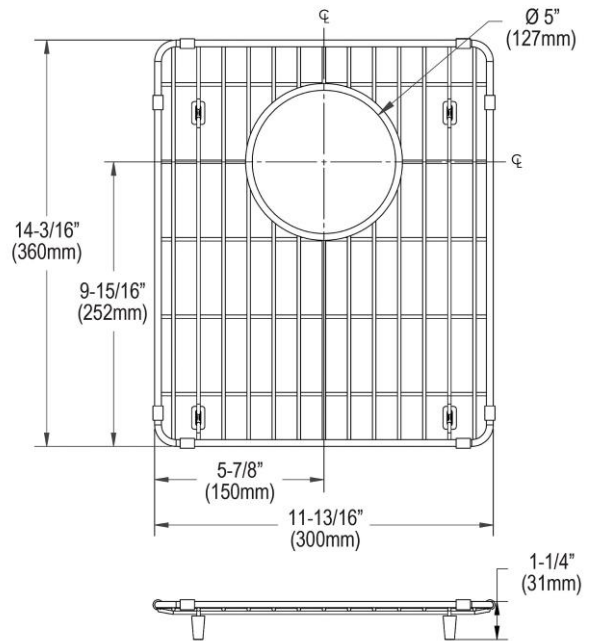

Material:	Stainless Steel
Dimensions:	11-13/16" x 14-3/16" x 1-5/16"

AMERICAN PRIDE. A LIFETIME TRADITION.
Like your family, the Elkay family has values and traditions that endure. For almost a century, Elkay has been a family-owned and operated company, providing thousands of jobs that support our families and communities.

[Clean and Care Manual (PDF)](#)

[Clean and Care Manual (PDF)](#)

[Warranty (PDF)](#)