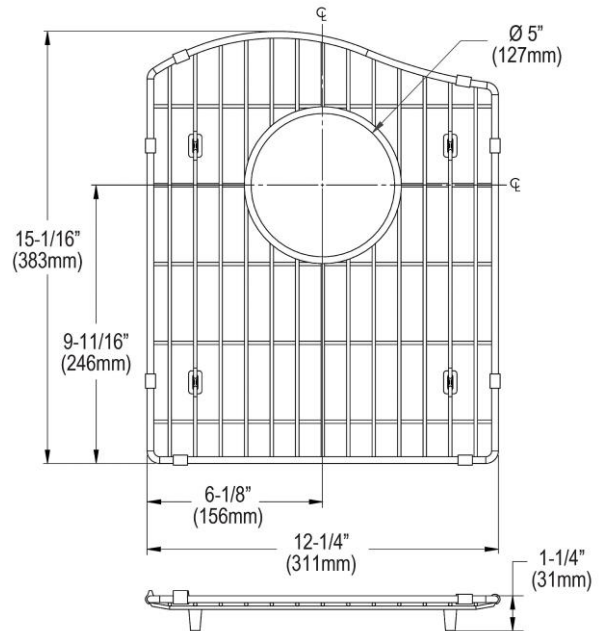

Material:	Stainless Steel
Dimensions:	12-1/4" x 15-1/16" x 1-1/4"
Fits Bowl Size(s):	15-3/16" x 17-7/8"

Special Note: For bowls with rear center drain opening.

AMERICAN PRIDE. A LIFETIME TRADITION.
Like your family, the Elkay family has values and traditions that endure. For almost a century, Elkay has been a family-owned and operated company, providing thousands of jobs that support our families and communities.

[Clean and Care Manual (PDF)](#)

[Clean and Care Manual (PDF)](#)

[Warranty (PDF)](#)