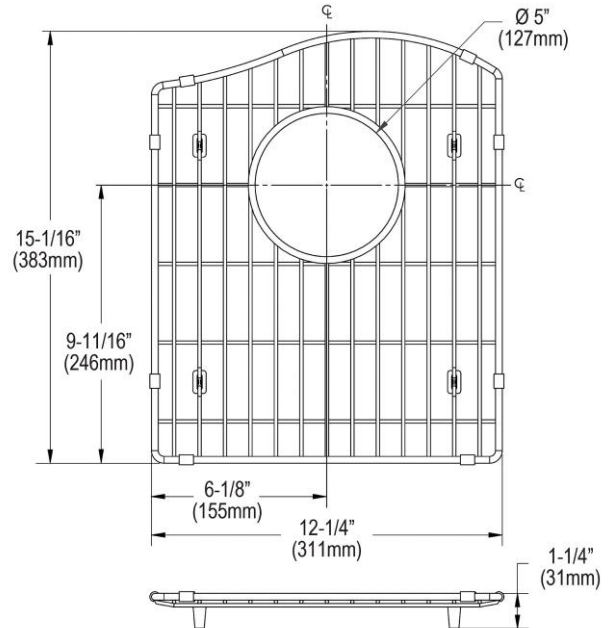

PRODUCT SPECIFICATIONS

Elkay Stainless Steel 12-1/4" x 15-1/16" x 1-1/4" Bottom Grid.
Overall dimensions are 12-1/4" x 15-1/16" x 1-1/4".

Made of Stainless Steel

Bottom grids are:

- Custom designed to protect and cover the bottom of your sink.
- Properly positioned opening for convenient access to drain or disposer.
- Built from solid stainless steel to resist corrosion and provide years of service.

NO IMAGE AVAILABLE

Material:	Stainless Steel
Dimensions:	12-1/4" x 15-1/16" x 1-1/4"
Fits Bowl Size(s):	15-3/16" x 17-7/8"

Special Note: For bowls with rear center drain opening.

AMERICAN PRIDE. A LIFETIME TRADITION.
Like your family, the Elkay family has values and traditions that endure. For almost a century, Elkay has been a family-owned and operated company, providing thousands of jobs that support our families and communities.

[Clean and Care Manual (PDF)](#)
[Clean and Care Manual (PDF)](#)
[Warranty (PDF)](#)

PART: _____ QTY: _____

PROJECT: _____

CONTACT: _____

DATE: _____

NOTES: _____

APPROVAL: _____

In keeping with our policy of continuing product improvement, Elkay reserves the right to change product specifications without notice. Please visit elkay.com for the most current version of Elkay product specification sheets. This specification describes an Elkay product with design, quality, and functional benefits to the user. When making a comparison of other producers' offerings, be certain these features are not overlooked.