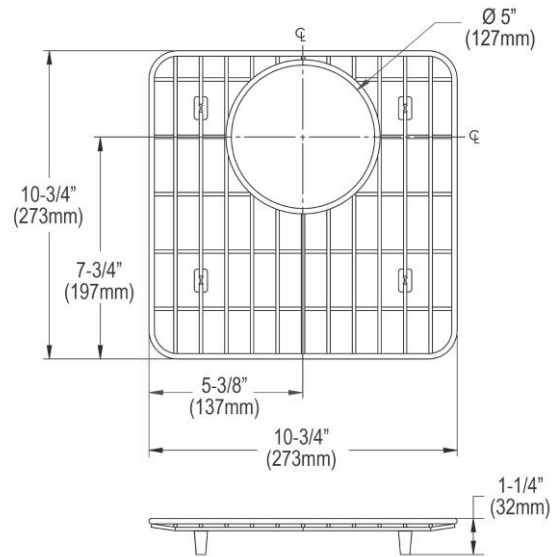

PART: _____ QTY: _____

PROJECT: _____

CONTACT: _____

DATE: _____

NOTES: _____

APPROVAL: _____

In keeping with our policy of continuing product improvement, Elkay reserves the right to change product specifications without notice. Please visit elkay.com for the most current version of Elkay product specification sheets. This specification describes an Elkay product with design, quality, and functional benefits to the user. When making a comparison of other producers' offerings, be certain these features are not overlooked.