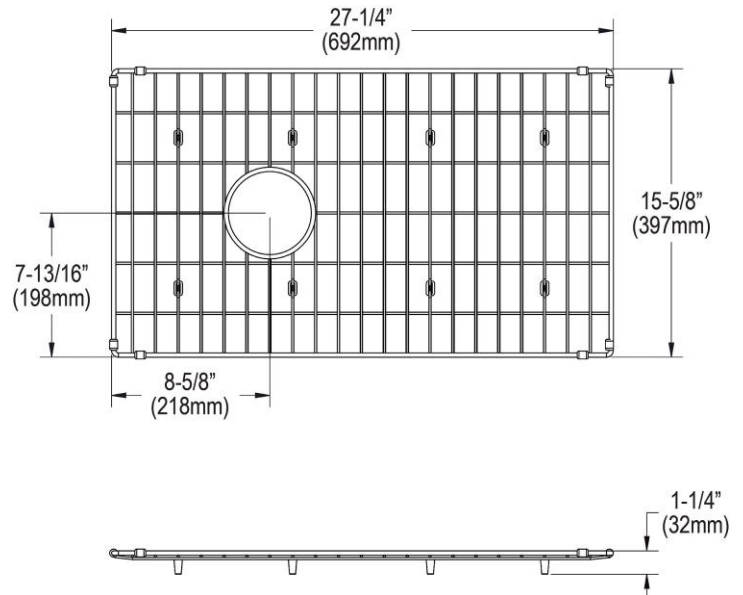

Material:	Stainless Steel
Dimensions:	27" x 14-7/8" x 1-1/4"
Fits Bowl Size(s):	28.39" x 16.19"

AMERICAN PRIDE. A LIFETIME TRADITION. Like your family, the Elkay family has values and traditions that endure. For almost a century, Elkay has been a family-owned and operated company, providing thousands of jobs that support our families and communities.

[Clean and Care Manual (PDF)](#)

[Clean and Care Manual (PDF)](#)

[Warranty (PDF)](#)