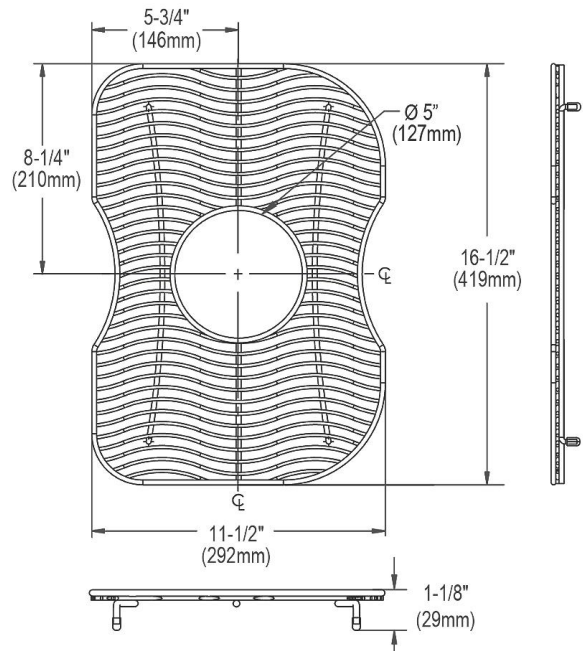

Material:	Stainless Steel
Finish:	Polished Stainless Steel
Dimensions:	11-1/2" x 16-1/2" x 1-1/8"
Fits Bowl Size(s):	13-7/16" x 18-9/16"

AMERICAN PRIDE. A LIFETIME TRADITION.
Like your family, the Elkay family has values and traditions that endure. For almost a century, Elkay has been a family-owned and operated company, providing thousands of jobs that support our families and communities.

[Clean and Care Manual (PDF)](#)

[Clean and Care Manual (PDF)](#)

[Warranty (PDF)](#)