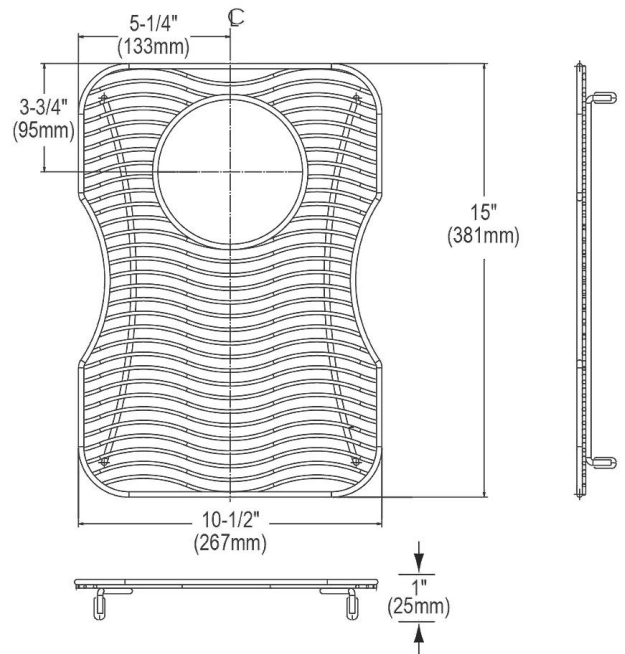

Material:	Stainless Steel
Finish:	Polished Stainless Steel
Dimensions:	10-1/2" x 15" x 1"
Fits Bowl Size(s):	11-1/2" x 16"

Special Note: For bowls with rear center drain opening.

AMERICAN PRIDE. A LIFETIME TRADITION. Like your family, the Elkay family has values and traditions that endure. For almost a century, Elkay has been a family-owned and operated company, providing thousands of jobs that support our families and communities.

[Clean and Care Manual (PDF)](#)

[Clean and Care Manual (PDF)](#)

[Warranty (PDF)](#)