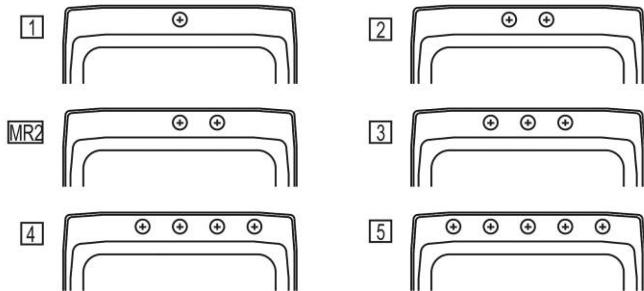

PRODUCT SPECIFICATIONS

Lustertone® Classic Stainless Steel 25" x 22" x 4-1/2" Single Bowl Drop-in ADA Sink. Sink is manufactured from 18 gauge 304 Stainless Steel with a Lustrous Satin finish, Rear Center drain placement, and Bottom only pads.

Installation Type:	Drop-in
Material:	304 Stainless Steel
Finish:	Lustrous Satin
Gauge:	18
Sound Deadening:	Bottom only pads
Number of Bowls:	1
Sink Dimensions:	25" x 22" x 4-1/2"
Bowl 1 Dimensions:	21" x 15-3/4" x 4-1/8"
Drain Size:	3-1/2" (89mm)
Drain Location:	Rear Center
Minimum Cabinet Size:	30"
Mounting Hardware:	Part # 64090012 included for countertops up to 3/4" (19mm) thick
Template Included:	No
Cutout Template #:	1000001188

Template is available for download at elkay.com. CAD software will be required to open the template.

Cutout Dimensions for Drop-in Installation:
24-3/8" x 21-3/8" (619mm x 543mm) with 1-1/2" (38mm) corner radius

Hole Drilling Configurations:

1-1/2" (38mm) Diameter Faucet Holes on 4" (102mm) Centers

PART: _____ QTY: _____
PROJECT: _____
CONTACT: _____
DATE: _____
NOTES: _____
APPROVAL: _____