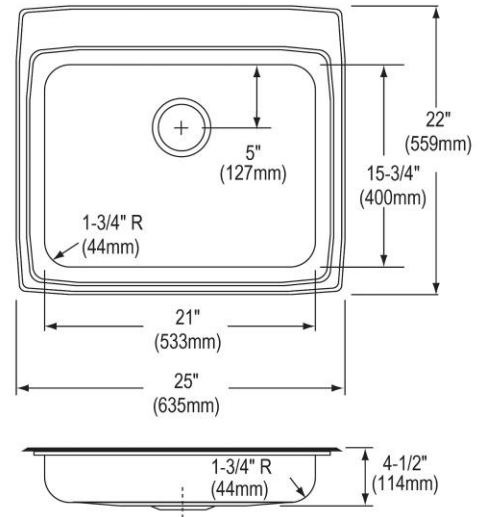

A Century of Tradition and Quality. For more than 100 years, Elkay has been making innovative products and providing exceptional customer care. We take pride in offering plumbing products that make life easier, inspire change and leave the world a better place.

Product Compliance: ADA & ICC A117.1
ASME A112.19.3/CSA B45.4

Sinks are listed by IAPMO® as meeting the applicable requirements of the Uniform Plumbing Code®, International Plumbing Code®, and National Plumbing Code of Canada.

Complies with ADA & ICC A117.1 accessibility requirements when installed according to the requirements outlined in these standards.

[Clean and Care Manual (PDF)](#)
[Installation Instructions (PDF) - 74180147](#)
[Limited Lifetime Warranty (PDF)](#)