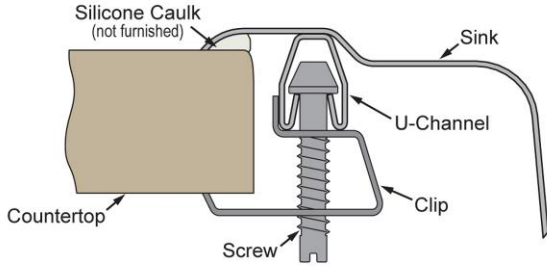

Installation Profile:

Optional Accessories		
LKWOBG2115SS	Elkay Stainless Steel 20" x 14-3/4" x 1" Bottom Grid Spec Sheet (PDF)	
CB1516	Elkay Hardwood 15" x 16-3/4" x 3/4" Cutting Board Spec Sheet (PDF)	
LK99	Deluxe 3-1/2" Drain Type 304 Stainless Steel Body Strainer Basket Rubber Seal and Tailpiece Spec Sheet (PDF)	
LKGT1041	Elkay Gourmet Single Hole Kitchen Faucet Pull-out Spray and Lever Handle with Hi and Mid-rise Base Options Spec Sheet (PDF)	
LKWERBSS	Elkay® Stainless Steel 15-3/8" x 12-3/8" x 5-7/16" Rinsing Basket Spec Sheet (PDF)	
LKSMHSL	Spec Sheet (PDF)	NO IMAGE AVAILABLE

In keeping with our policy of continuing product improvement, Elkay reserves the right to change product specifications without notice. Please visit elkay.com for the most current version of Elkay product specification sheets. This specification describes an Elkay product with design, quality, and functional benefits to the user. When making a comparison of other producers' offerings, be certain these features are not overlooked. Latest version of the spec sheet available: <https://www.elkayfiles.com/spec-sheets/LRAD252245_spec.pdf>