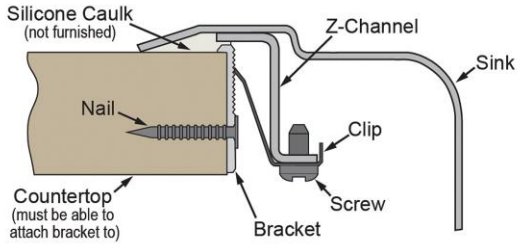

Installation Profile:

Optional Accessories		
LKWOBG1616SS	Elkay Stainless Steel 15" x 15" x 1" Bottom Grid Spec Sheet (PDF)	
CB1713	Elkay Hardwood 13-1/2" x 17" x 1" Cutting Board Spec Sheet (PDF)	
CBS1316	Hardwood 14-1/2" x 17" x 3/4" Cutting Board Spec Sheet (PDF)	
LK99	Deluxe 3-1/2" Drain Type 304 Stainless Steel Body Strainer Basket Rubber Seal and Tailpiece Spec Sheet (PDF)	
LKGT1041	Elkay Gourmet Single Hole Kitchen Faucet Pull-out Spray and Lever Handle with Hi and Mid-rise Base Options Spec Sheet (PDF)	
LKWERBSS	Elkay® Stainless Steel 15-3/8" x 12-3/8" x 5-7/16" Rinsing Basket Spec Sheet (PDF)	
LKW RB1316SS	Elkay Stainless Steel 12-1/2" x 15" x 7" Rinsing Basket Spec Sheet (PDF)	

In keeping with our policy of continuing product improvement, Elkay reserves the right to change product specifications without notice. Please visit elkay.com for the most current version of Elkay product specification sheets. This specification describes an Elkay product with design, quality, and functional benefits to the user. When making a comparison of other producers' offerings, be certain these features are not overlooked. Latest version of the spec sheet available: <https://www.elkayfiles.com/spec-sheets/LRADQ202260_spec.pdf>