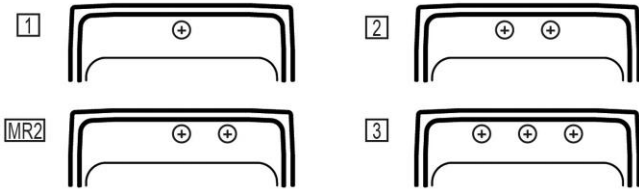

**PRODUCT SPECIFICATIONS**

Elkay Lustertone® Classic Stainless Steel 19-1/2" x 22" x 6" Single Bowl Drop-in ADA Sink with Quick-clip. Sink is manufactured from 18 gauge 304 Stainless Steel with a Lustrous Satin finish, Rear Center drain placement, and Bottom only pads.

<b>Installation Type:</b>	Drop-in
<b>Material:</b>	304 Stainless Steel
<b>Special Features:</b>	Quick-Clip Mounting System
<b>Finish:</b>	Lustrous Satin
<b>Gauge:</b>	18
<b>Sound Deadening:</b>	Bottom only pads
<b>Number of Bowls:</b>	1
<b>Sink Dimensions:</b>	19-1/2" x 22" x 6"
<b>Bowl 1 Dimensions:</b>	16" x 16" x 5-7/8"
<b>Drain Size:</b>	3-1/2" (89mm)
<b>Drain Location:</b>	Rear Center
<b>Minimum Cabinet Size:</b>	24"
<b>Mounting Hardware:</b>	Included for 3/4" (19mm) countertop
<b>Template Included:</b>	No
<b>Cutout Template #:</b>	<a href="#">1000001263</a>

Template is available for download at [elkay.com](http://elkay.com). CAD software will be required to open the template.

**Cutout Dimensions for Drop-in Installation:**

18-7/8" x 21-3/8" (479mm x 543mm) with 1-1/2" (38mm) corner radius

**Hole Drilling Configurations:**

1-1/2" (38mm) Diameter Faucet Holes on 4" (102mm) Centers

A Century of Tradition and Quality. For more than 100 years, Elkay has been making innovative products and providing exceptional customer care. We take pride in offering plumbing products that make life easier, inspire change and leave the world a better place.