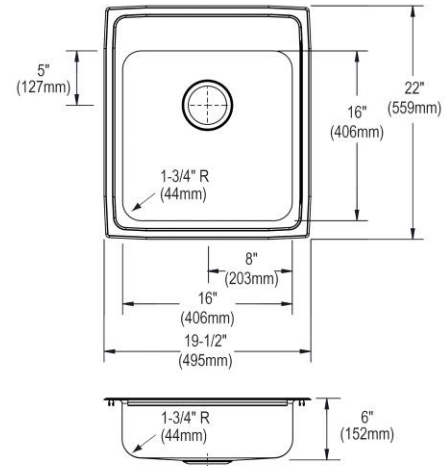

A Century of Tradition and Quality. For more than 100 years, Elkay has been making innovative products and providing exceptional customer care. We take pride in offering plumbing products that make life easier, inspire change and leave the world a better place.

Product Compliance: ADA & ICC A117.1
ASME A112.19.3/CSA B45.4

Sinks are listed by IAPMO® as meeting the applicable requirements of the Uniform Plumbing Code®, International Plumbing Code®, and National Plumbing Code of Canada.

Complies with ADA & ICC A117.1 accessibility requirements when installed according to the requirements outlined in these standards.

[Clean and Care Manual (PDF)](#)
[Installation Instructions (PDF) - 1000005236](#)
[Warranty (PDF)](#)