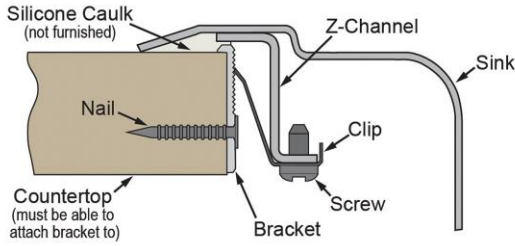

Installation Profile:

Optional Accessories		
LKWOBG2115SS	Elkay Stainless Steel 20" x 14-3/4" x 1" Bottom Grid Spec Sheet (PDF)	
CB1516	Elkay Hardwood 15" x 16-3/4" x 3/4" Cutting Board Spec Sheet (PDF)	
LK99	Deluxe 3-1/2" Drain Type 304 Stainless Steel Body Strainer Basket Rubber Seal and Tailpiece Spec Sheet (PDF)	
LKAD35	3-1/2" Drain Fitting" Stainless Steel Body Strainer Basket and Offset Tailpiece Spec Sheet (PDF)	
LKGT1041	Elkay Gourmet Single Hole Kitchen Faucet Pull-out Spray and Lever Handle with Hi and Mid-rise Base Options Spec Sheet (PDF)	
LKWERBSS	Elkay® Stainless Steel 15-3/8" x 12-3/8" x 5-7/16" Rinsing Basket Spec Sheet (PDF)	

In keeping with our policy of continuing product improvement, Elkay reserves the right to change product specifications without notice. Please visit elkay.com for the most current version of Elkay product specification sheets. This specification describes an Elkay product with design, quality, and functional benefits to the user. When making a comparison of other producers' offerings, be certain these features are not overlooked. Latest version of the spec sheet available: <https://www.elkayfiles.com/spec-sheets/LRADQ252260_spec.pdf>