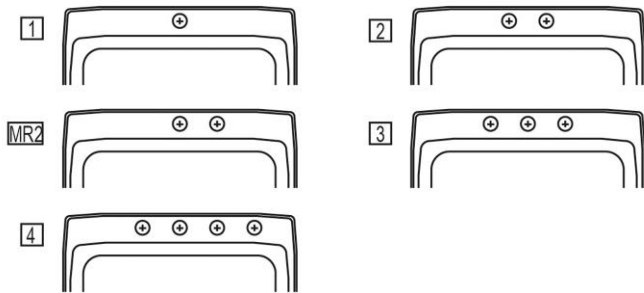

**PRODUCT SPECIFICATIONS**

Lustertone® Classic Stainless Steel 25" x 22" x 6" Single Bowl Drop-in ADA Sink. Sink is manufactured from 18 gauge 304 Stainless Steel with a Lustrous Satin finish, Rear Center drain placement, and Bottom only pads.

<b>Installation Type:</b>	Drop-in
<b>Material:</b>	304 Stainless Steel
<b>Special Features:</b>	Quick-Clip Mounting System
<b>Finish:</b>	Lustrous Satin
<b>Gauge:</b>	18
<b>Sound Deadening:</b>	Bottom only pads
<b>Number of Bowls:</b>	1
<b>Sink Dimensions:</b>	25" x 22" x 6"
<b>Bowl 1 Dimensions:</b>	21" x 15-3/4" x 5-5/8"
<b>Drain Size:</b>	3-1/2" (89mm)
<b>Drain Location:</b>	Rear Center
<b>Minimum Cabinet Size:</b>	30"
<b>Mounting Hardware:</b>	Included for 3/4" (19mm) countertop
<b>Template Included:</b>	No
<b>Cutout Template #:</b>	<a href="#">1000001188</a>

Template is available for download at [elkay.com](#). CAD software will be required to open the template.

**Cutout Dimensions for Drop-in Installation:**

24-3/8" x 21-3/8" (619mm x 543mm) with 1-1/2" (38mm) corner radius

**Hole Drilling Configurations:**

1-1/2" (38mm) Diameter Faucet Holes on 4" (102mm) Centers

A Century of Tradition and Quality. For more than 100 years, Elkay has been making innovative products and providing exceptional customer care. We take pride in offering plumbing products that make life easier, inspire change and leave the world a better place.