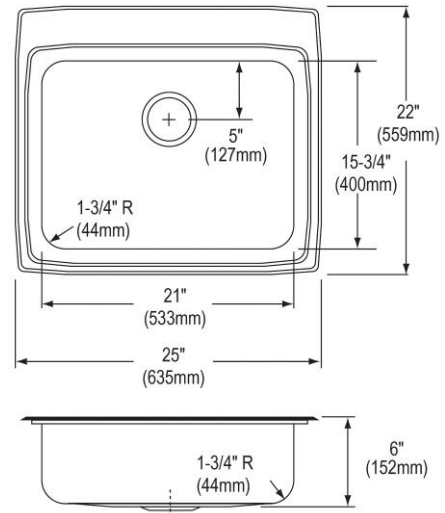

A Century of Tradition and Quality. For more than 100 years, Elkay has been making innovative products and providing exceptional customer care. We take pride in offering plumbing products that make life easier, inspire change and leave the world a better place.

Product Compliance: ADA & ICC A117.1
ASME A112.19.3/CSA B45.4

Sinks are listed by IAPMO® as meeting the applicable requirements of the Uniform Plumbing Code®, International Plumbing Code®, and National Plumbing Code of Canada.

Complies with ADA & ICC A117.1 accessibility requirements when installed according to the requirements outlined in these standards.

- [Clean and Care Manual (PDF)](#)
- [Installation Instructions (PDF) - 1000005236](#)
- [Warranty (PDF)](#)